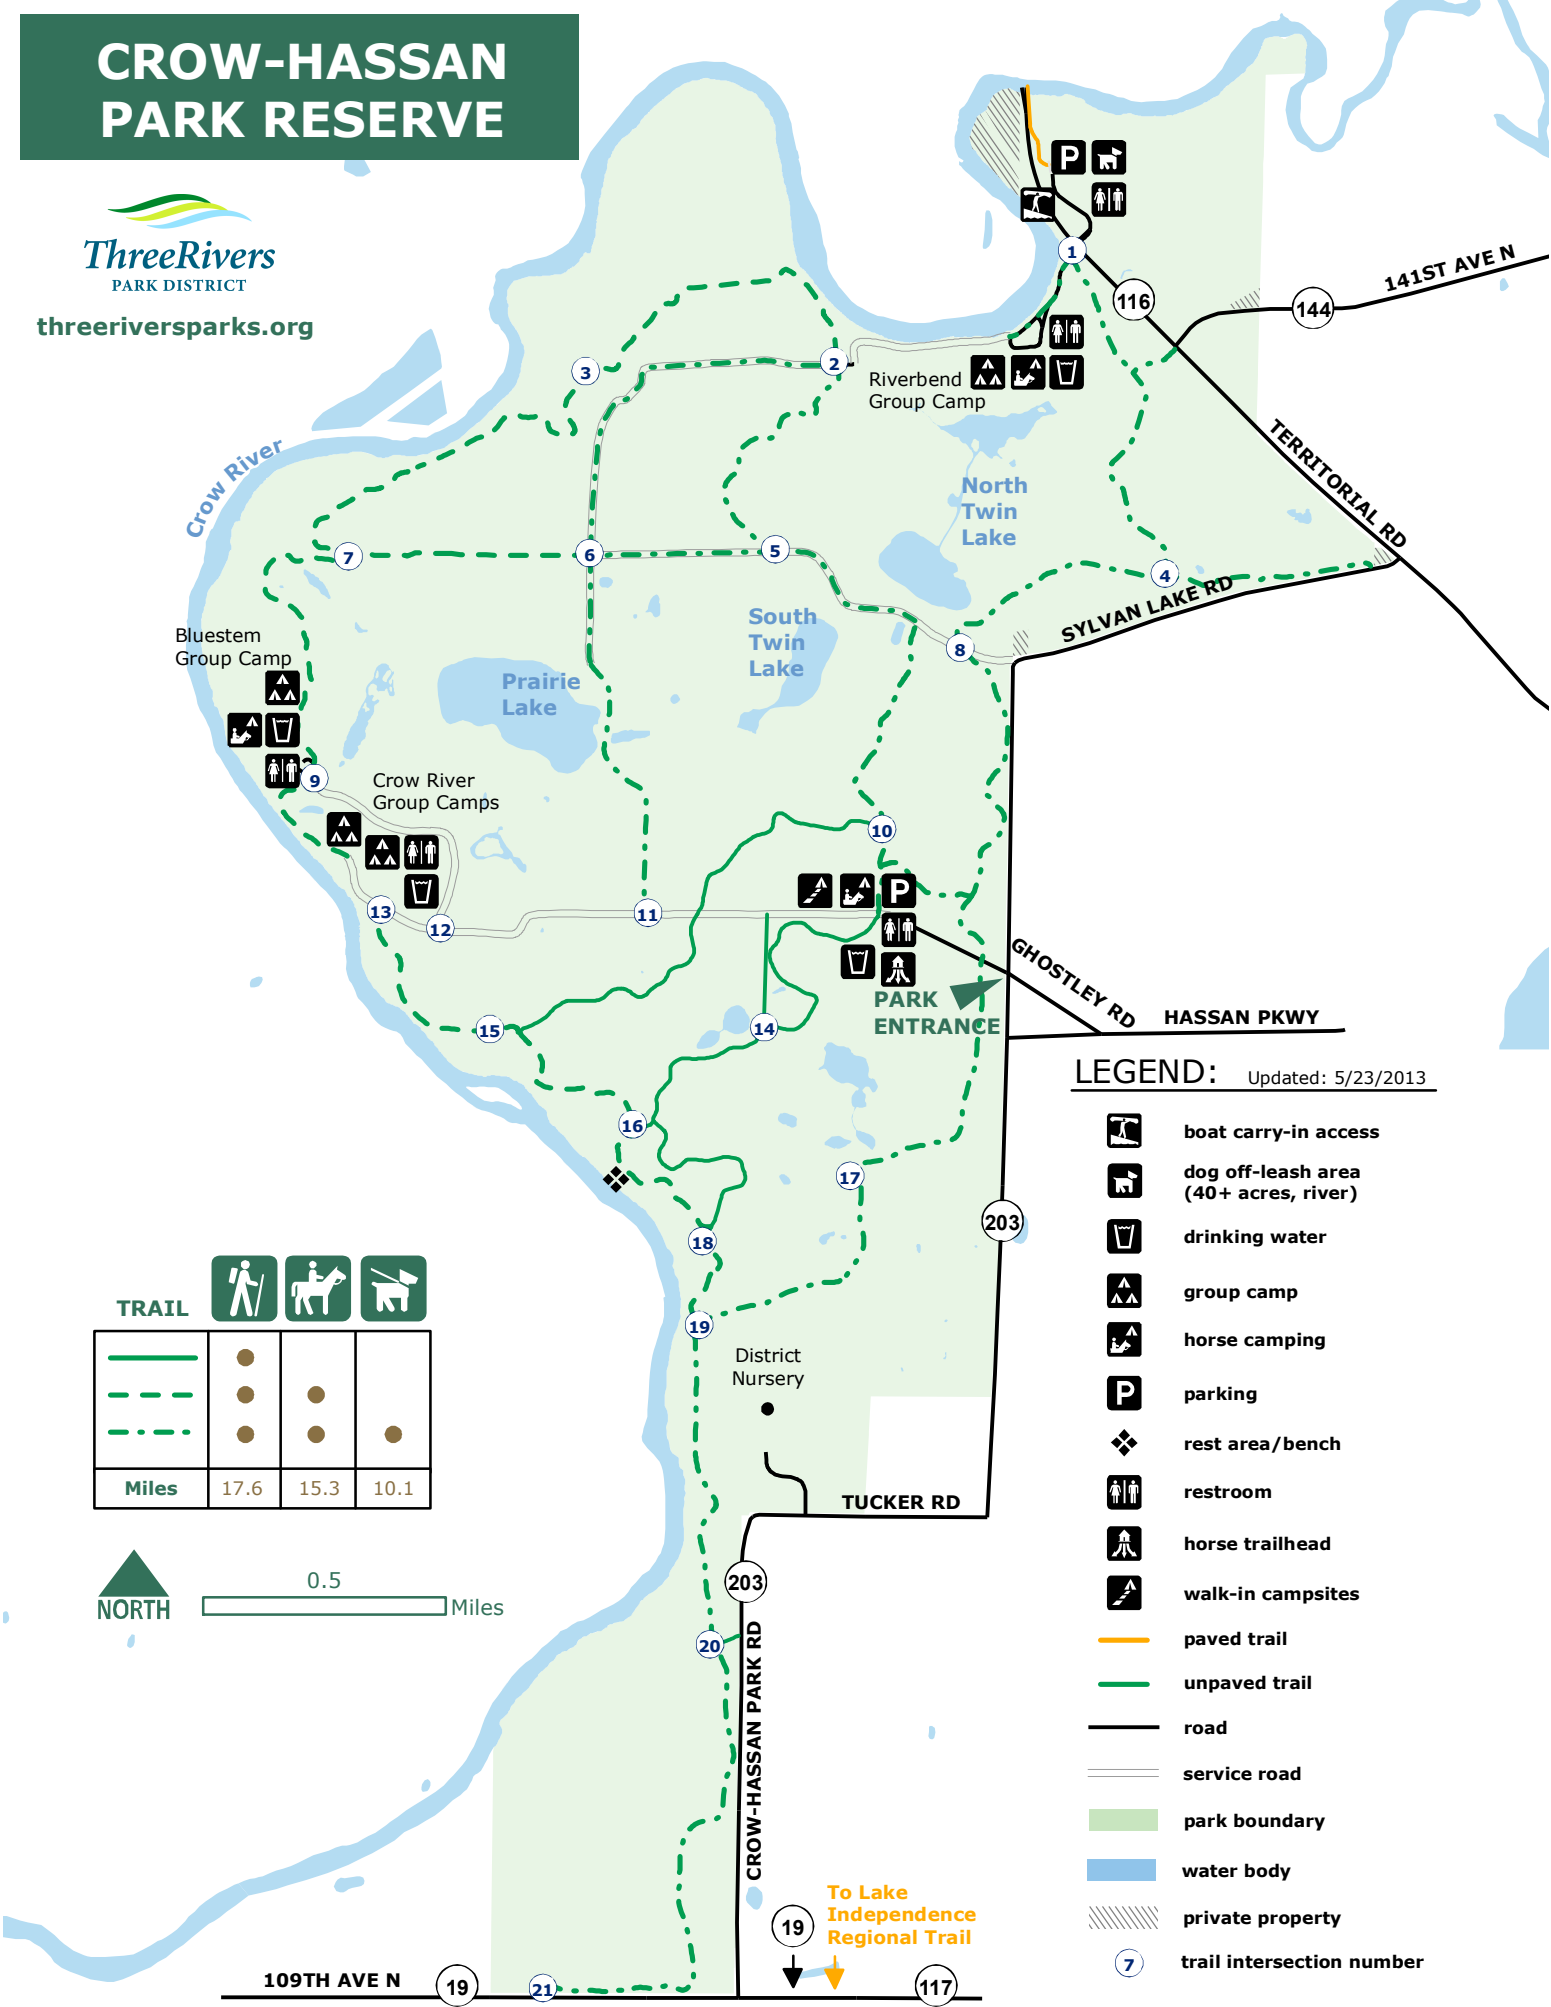

CROW-HASSAN PARK RESERVE

threeriversparks.org

TRAIL

Miles	17.6	15.3	10.1

LEGEND: Updated: 5/23/2013

- boat carry-in access
- dog off-leash area (40+ acres, river)
- drinking water
- group camp
- horse camping
- parking
- rest area/bench
- restroom
- horse trailhead
- walk-in campsites
- paved trail
- unpaved trail
- road
- service road
- park boundary
- water body
- private property
- trail intersection number